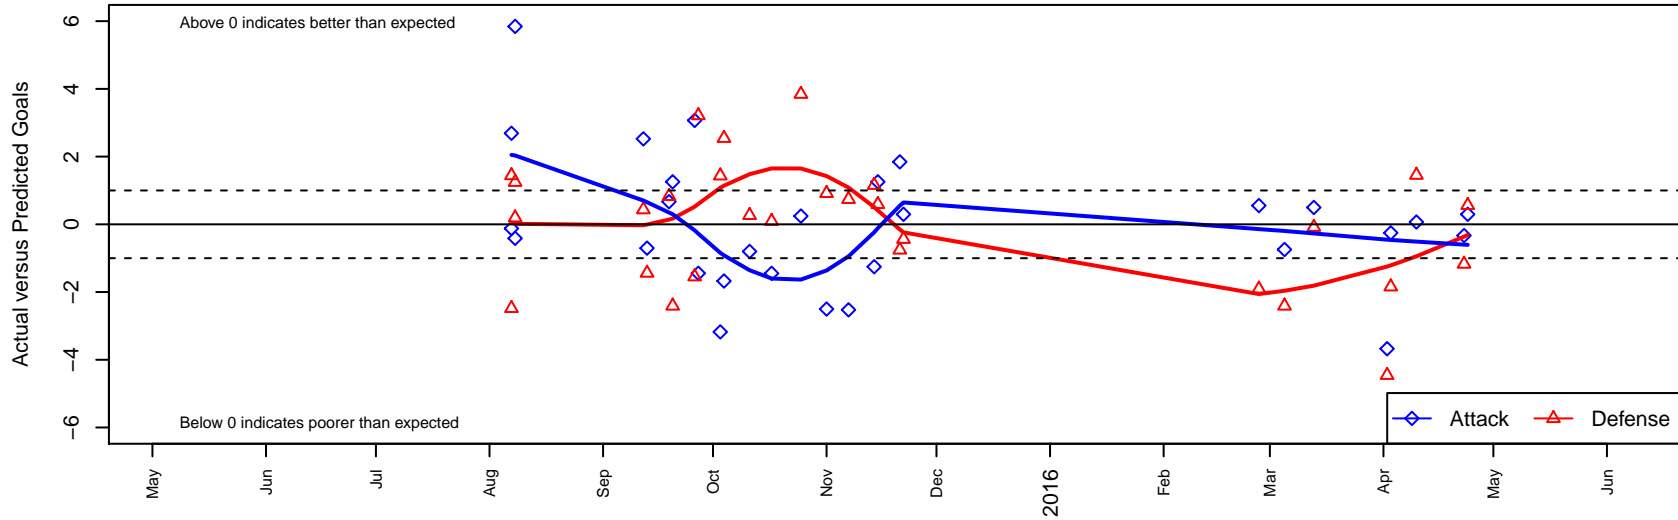

BSC Portland Vapor B04

Bridlemile SC Portland
 Portland, OR
 B04 total strength=112
 attack=0.14 defense=0.06
 fall league = PTT B04 Div 2 White
 spr league = Spr OYS B04 Div 2 White

alt names used:
 BSC Portland 04B Vapor
 BSC Portland 04B Vapor
 BSC Portland 04B Vapor
 BSC Portland 04B Vapor

Venues played:
 2015 Chinook Cup Silver U11
 2015 PTT B04 Division 2 White
 2015 OYS Founders Cup B04
 2015 Spr OYS B04 Division 2 White

BSC Portland Vapor B04
 Dots are actual minus expected GF (blue circles) and GA (red triangles).
 Blue line is smoothed change in attack strength. Red is smoothed change in defense strength.

**attack and defense variance (black dot)
relative to other teams
and top 10 in region**

**attack and defense rating
relative to others at age
and all opponents in last 13 months**

Performance relative to 13 month average