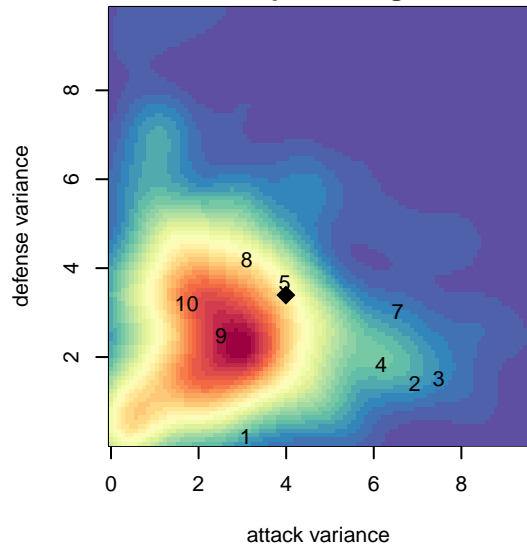

BSC Portland Vapor B04

Bridlemile SC Portland
 Portland, OR
 B04 total strength=112
 attack=0.14 defense=0.06
 fall league = PTT B04 Div 2 White
 spr league = Spr OYS B04 Div 2 White

alt names used:
 BSC Portland 04B Vapor
 BSC Portland 04B Vapor
 BSC Portland 04B Vapor
 BSC Portland 04B Vapor

Venues played:
 2015 Chinook Cup Silver U11
 2015 PTT B04 Division 2 White
 2015 OYS Founders Cup B04
 2015 Spr OYS B04 Division 2 White

BSC Portland Vapor B04
 Dots are actual minus expected GF (blue circles) and GA (red triangles).
 Blue line is smoothed change in attack strength. Red is smoothed change in defense strength.

**attack and defense variance (black dot)
relative to other teams
and top 10 in region**

**attack and defense rating
relative to others at age
and all opponents in last 13 months**

Performance relative to 13 month average