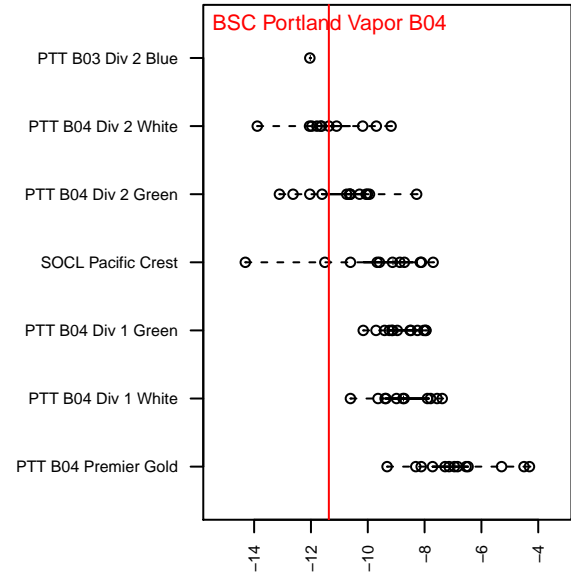

BSC Portland Vapor B04

Bridlemile SC Portland
 Portland, OR
 B04 total strength=112
 attack=0.14 defense=0.06
 fall league = PTT B04 Div 2 White
 spr league = Spr OYS B04 Div 2 White

alt names used:
 BSC Portland 04B Vapor
 BSC Portland 04B Vapor
 BSC Portland 04B Vapor
 BSC Portland 04B Vapor

Venues played:
 2015 Chinook Cup Silver U11
 2015 PTT B04 Division 2 White
 2015 OYS Founders Cup B04
 2015 Spr OYS B04 Division 2 White

BSC Portland Vapor B04
 Dots are actual minus expected GF (blue circles) and GA (red triangles).
 Blue line is smoothed change in attack strength. Red is smoothed change in defense strength.

**attack and defense variance (black dot)
relative to other teams
and top 10 in region**

**attack and defense rating
relative to others at age
and all opponents in last 13 months**

Performance relative to 13 month average